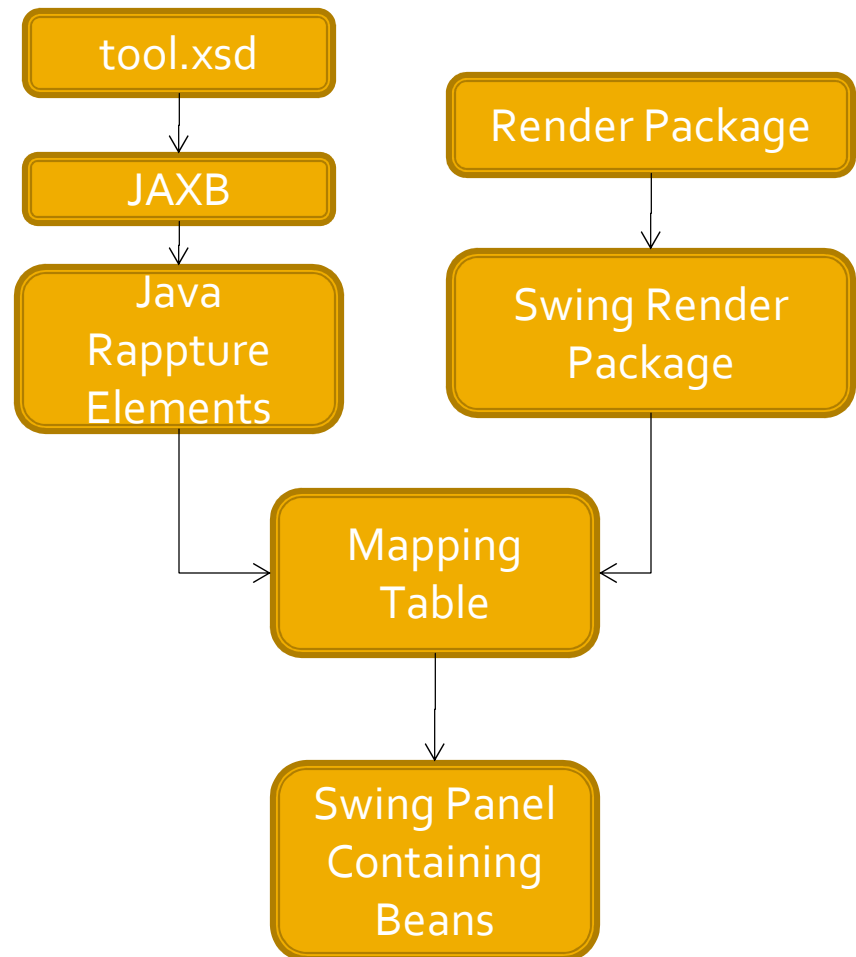

PURDUE

UNIVERSITY™

FileMover – The Last Mile

David Braun

The Last Mile

- Users have larger disks
- Files sizes are increasing.
- Limited network bandwidth.
- Statelessness
- Download and Upload Protocols

JRappture

- Java Tool.xml parser and renderer
- Maps tool elements to Java beans.
- Future
 - Style Sheet
 - Rappture transport.

FileMover -> DataUploader

- Metadata & Data
- Transport API
 - SFTP transport agent
 - Gsift transport agent
- JAAS Security
- Work Management
 - Thread pools
 - State management
- BeanShell Actions
 - User configurable

Jrappture
Panels

BeanShell
Action

Work
Thread Pool

Transport
API

Work
Manager

SFTP Transport

*Moving day
can be hard.*

FileMover